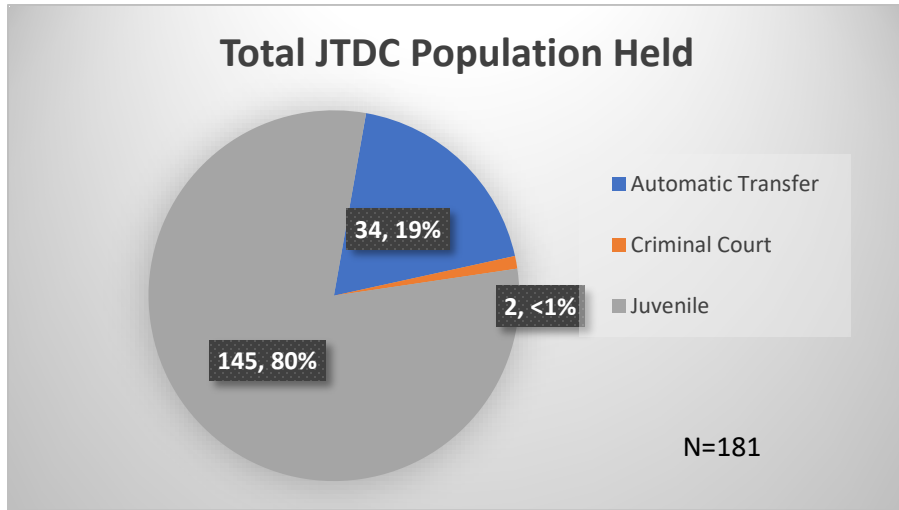

Daily Data Dashboard – August 16, 2023
Demographics for JTDC Population
Wednesday Morning Midnight Count

Total # of probation Involved youth¹: 1,296

¹ Probation Active: Any youth who is pending sentencing with an active social history, has been formally placed on probation or supervision with Cook County Juvenile Probation on the date of the report.

*Age, Gender and Race for Criminal Court population (N=2) is not represented in this report.

Data sources: cFive Supervisor – Probation Population and RMIS – JTDC Population

Daily Data Dashboard – August 16, 2023
Demographics for JTDC Population
Wednesday Morning Midnight Count