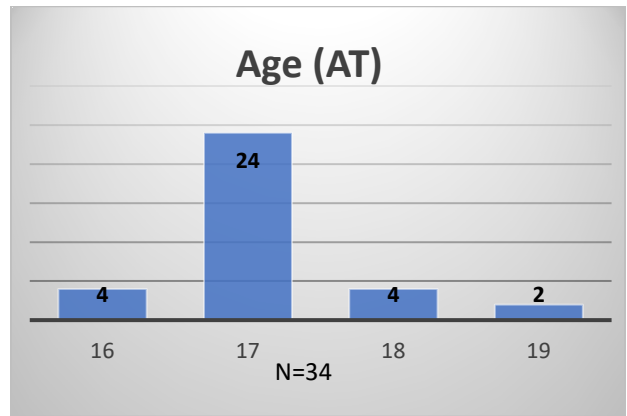

Daily Data Dashboard – August 16, 2023
Demographics for JTDC Population
Wednesday Morning Midnight Count

Total # of probation Involved youth¹: 1,296

¹ Probation Active: Any youth who is pending sentencing with an active social history, has been formally placed on probation or supervision with Cook County Juvenile Probation on the date of the report.

*Age, Gender and Race for Criminal Court population (N=2) is not represented in this report.

Data sources: cFive Supervisor – Probation Population and RMIS – JTDC Population

Daily Data Dashboard – August 16, 2023
Demographics for JTDC Population
Wednesday Morning Midnight Count