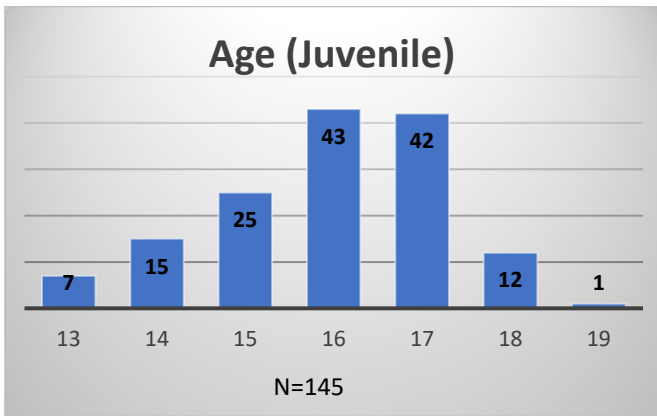

Daily Data Dashboard – August 16, 2023
Demographics for JTDC Population
Wednesday Morning Midnight Count

Total # of probation Involved youth¹: 1,296

¹ Probation Active: Any youth who is pending sentencing with an active social history, has been formally placed on probation or supervision with Cook County Juvenile Probation on the date of the report.

*Age, Gender and Race for Criminal Court population (N=2) is not represented in this report.

Data sources: cFive Supervisor – Probation Population and RMIS – JTDC Population

Daily Data Dashboard – August 16, 2023
Demographics for JTDC Population
Wednesday Morning Midnight Count