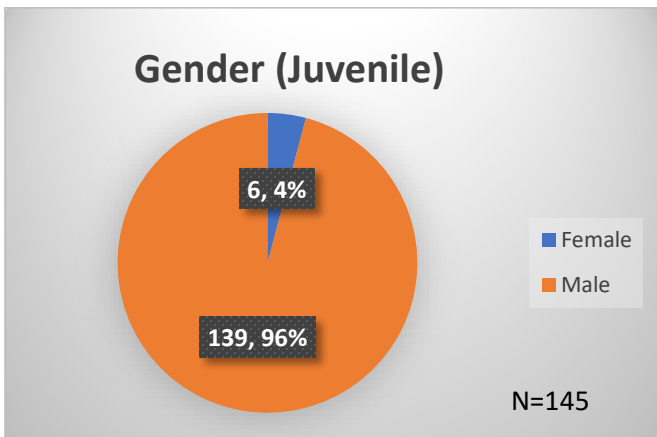

Daily Data Dashboard – August 16, 2023
Demographics for JTDC Population
Wednesday Morning Midnight Count

Total # of probation Involved youth¹: 1,296

¹ Probation Active: Any youth who is pending sentencing with an active social history, has been formally placed on probation or supervision with Cook County Juvenile Probation on the date of the report.

*Age, Gender and Race for Criminal Court population (N=2) is not represented in this report.

Data sources: cFive Supervisor – Probation Population and RMIS – JTDC Population

Daily Data Dashboard – August 16, 2023
Demographics for JTDC Population
Wednesday Morning Midnight Count