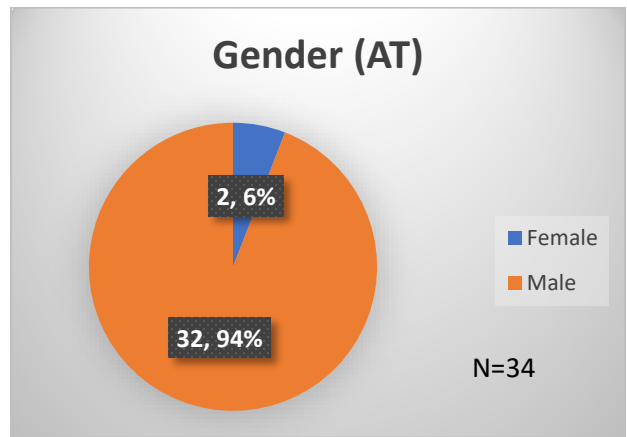

Daily Data Dashboard – August 16, 2023
Demographics for JTDC Population
Wednesday Morning Midnight Count

Total # of probation Involved youth¹: 1,296

¹ Probation Active: Any youth who is pending sentencing with an active social history, has been formally placed on probation or supervision with Cook County Juvenile Probation on the date of the report.

*Age, Gender and Race for Criminal Court population (N=2) is not represented in this report.

Data sources: cFive Supervisor – Probation Population and RMIS – JTDC Population

Daily Data Dashboard – August 16, 2023
Demographics for JTDC Population
Wednesday Morning Midnight Count